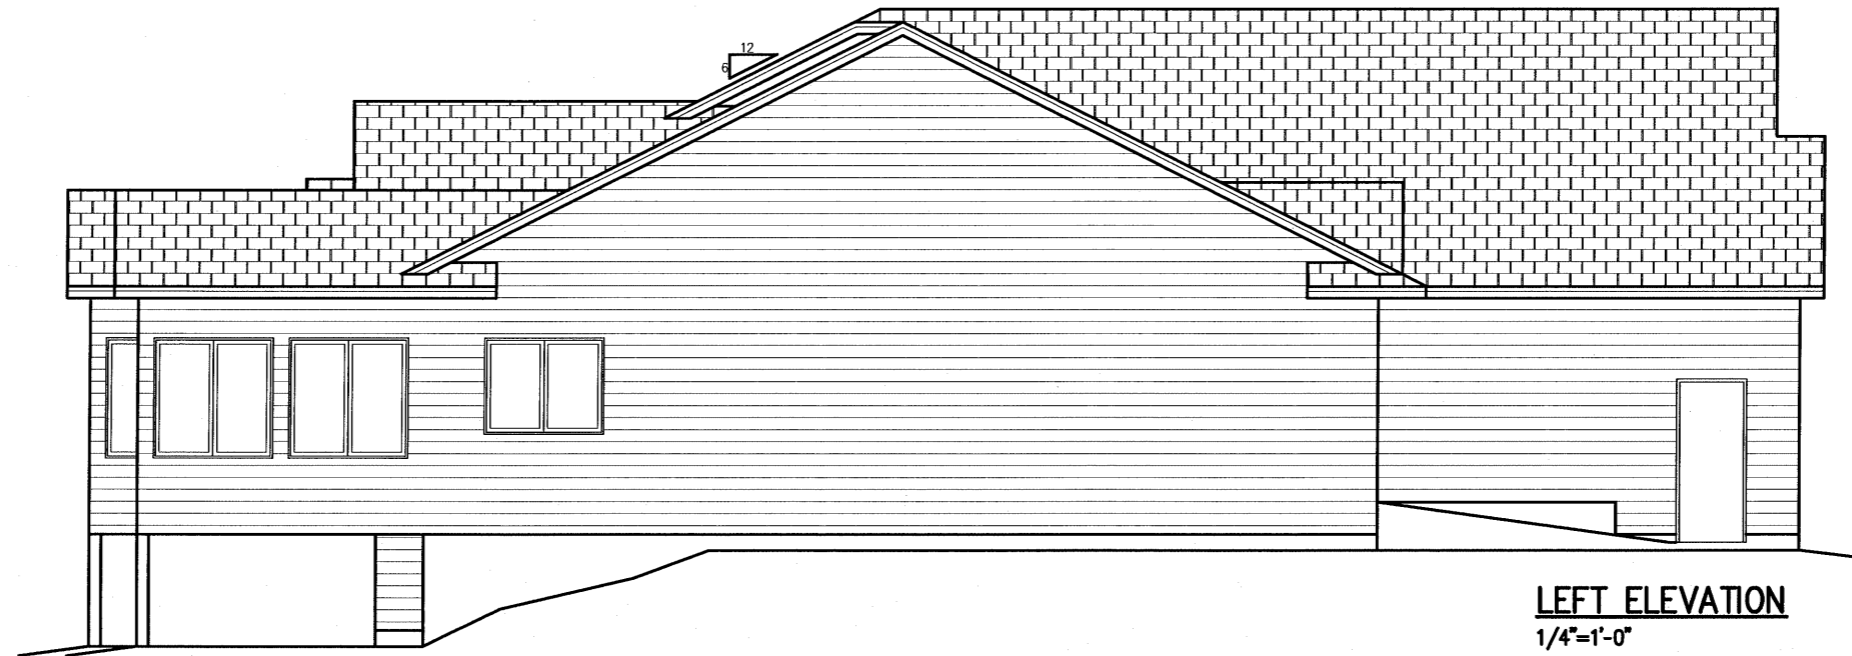

VENTURA "R2G3S"

FRONT ELEVATION
1/4"=1'-0"

REAR ELEVATION
1/4"=1'-0"

Blueprints are property of JOSHUA Inc.
They cannot be reproduced, distributed
or copied without the permission of
Joshua Inc.
Copyright 2008

LEFT ELEVATION
1/4"=1'-0"

RIGHT ELEVATION
1/4"=1'-0"

Blueprints are property of JOSHUA inc.
They cannot be reproduced, distributed
or copied without the permission of
Joshua Inc.
Copyright 2008