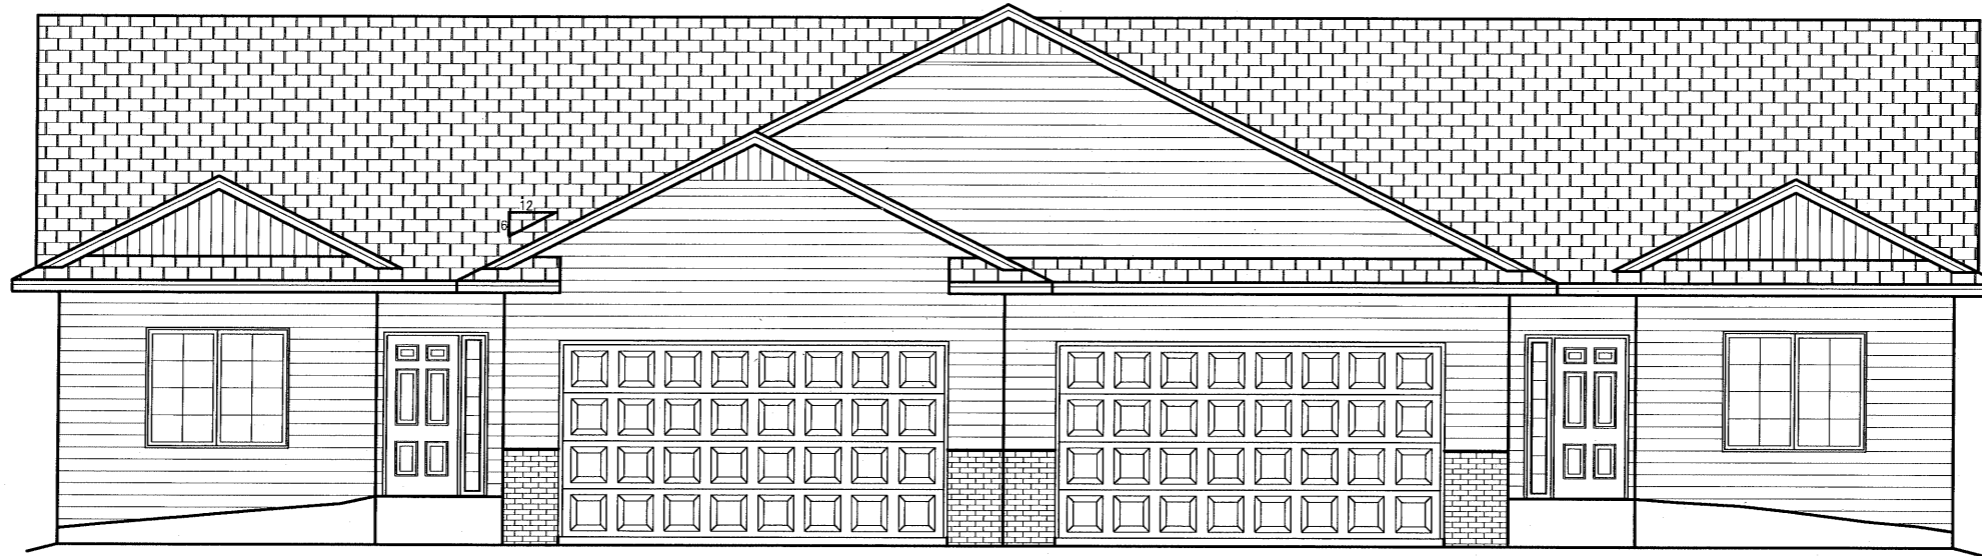

VENTURA "R2G3S"

FRONT ELEVATION
1/4"=1'-0"